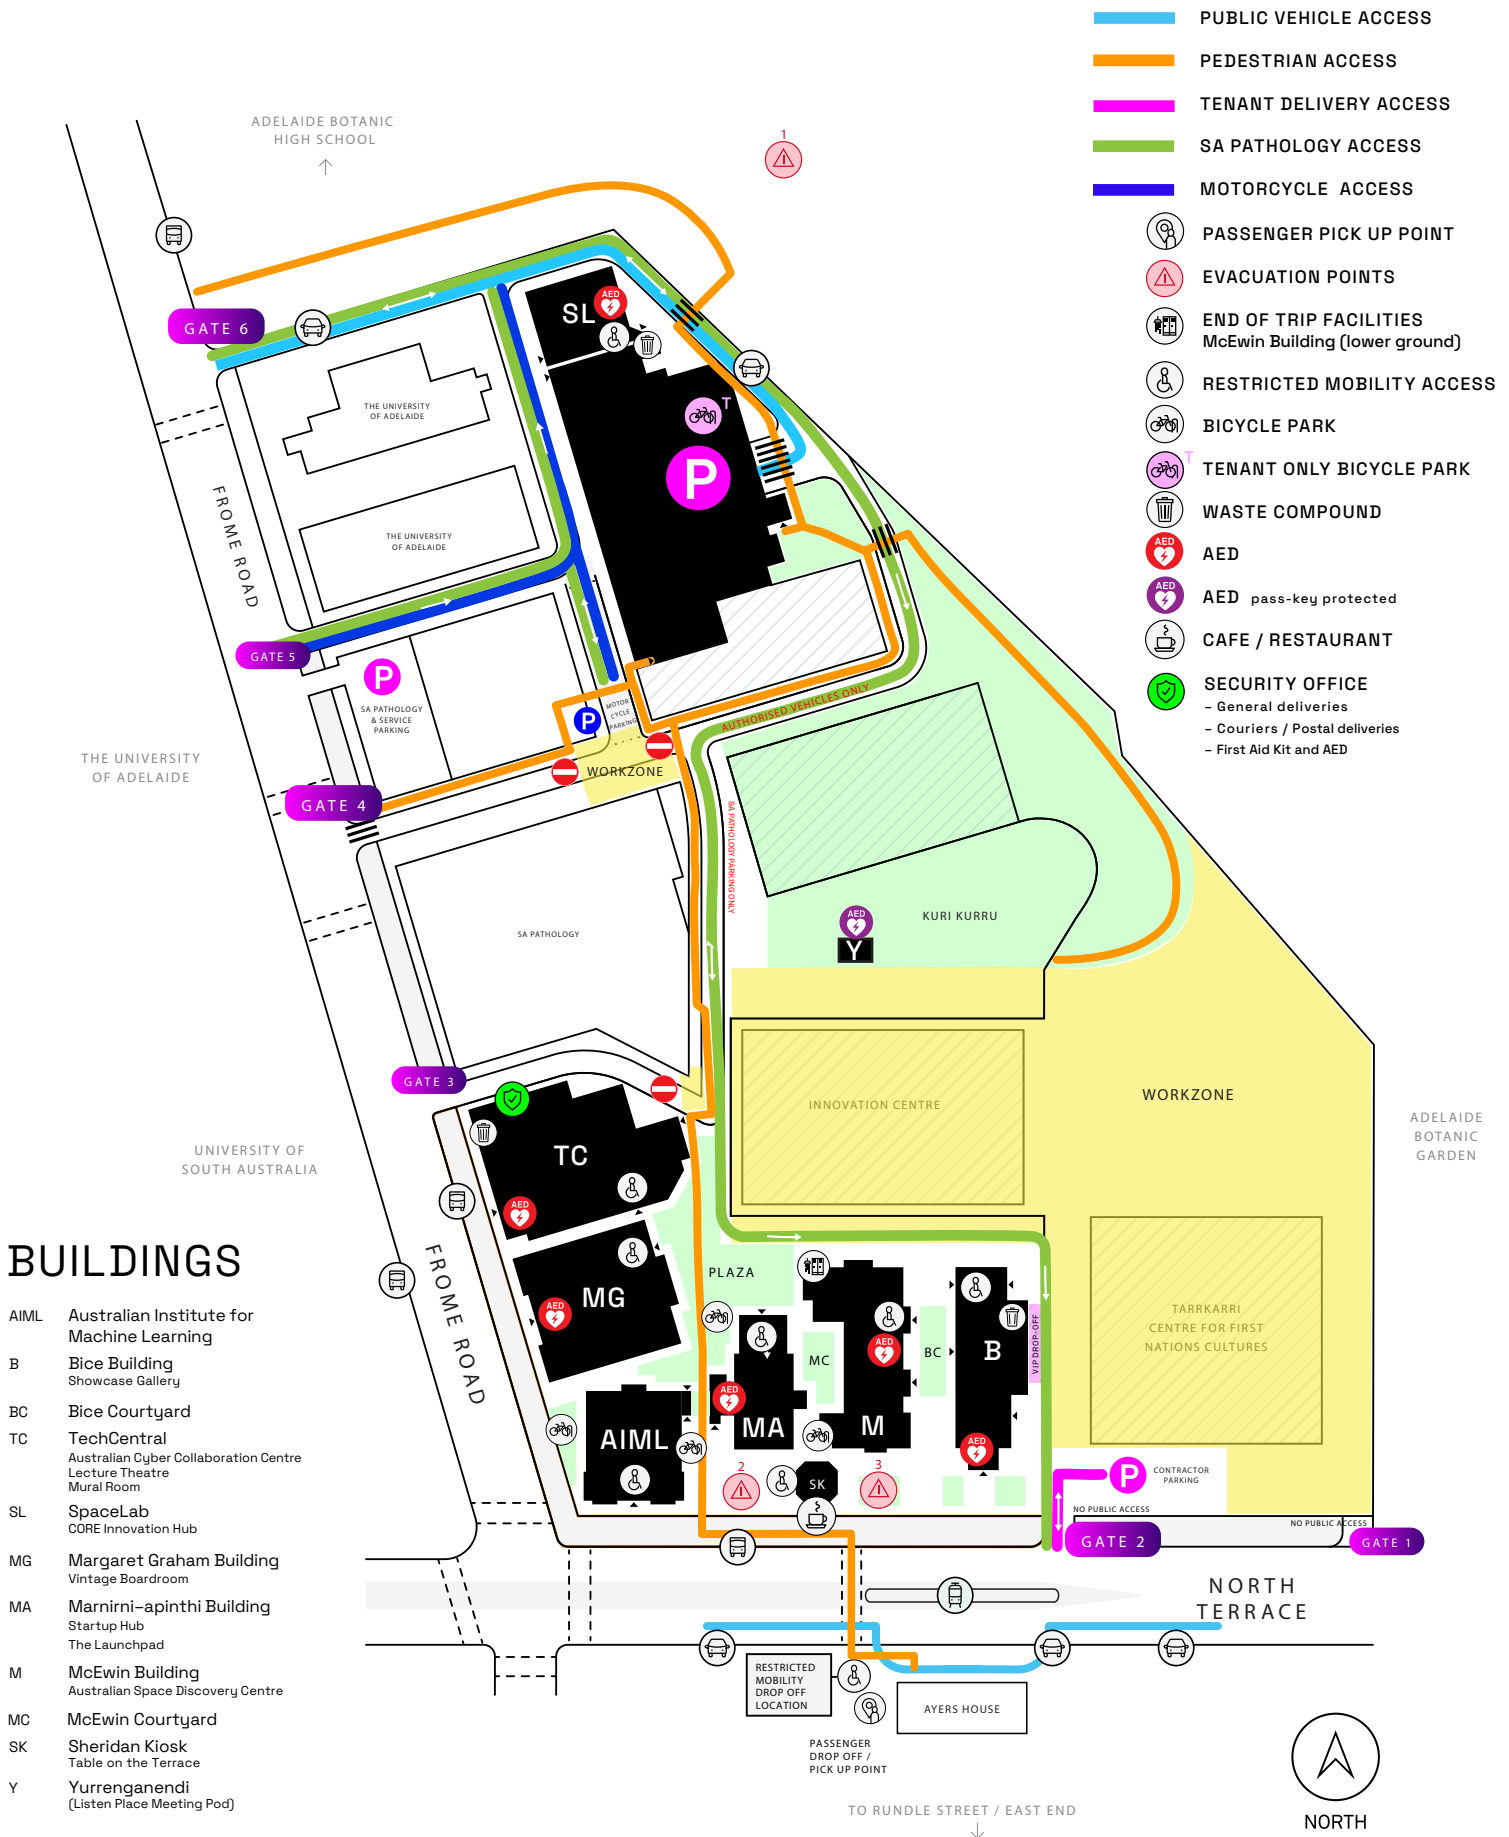

DISTRICT ACCESS MAP

FROM 15 JUNE 2026

LOT_ FOUR TEEN

- PUBLIC VEHICLE ACCESS
- PEDESTRIAN ACCESS
- TENANT DELIVERY ACCESS
- SA PATHOLOGY ACCESS
- MOTORCYCLE ACCESS
- PASSENGER PICK UP POINT
- EVACUATION POINTS
- END OF TRIP FACILITIES
McEwin Building (lower ground)
- RESTRICTED MOBILITY ACCESS
- BICYCLE PARK
- TENANT ONLY BICYCLE PARK
- WASTE COMPOUND
- AED
- AED pass-key protected
- CAFE / RESTAURANT
- SECURITY OFFICE
 - General deliveries
 - Couriers / Postal deliveries
 - First Aid Kit and AED

BUILDINGS

- AIML Australian Institute for Machine Learning
- B Bice Building
Showcase Gallery
- BC Bice Courtyard
- TC TechCentral
Australian Cyber Collaboration Centre
Lecture Theatre
Mural Room
- SL SpaceLab
CORE Innovation Hub
- MG Margaret Graham Building
Vintage Boardroom
- MA Marnirri-apingthi Building
Startup Hub
The Launchpad
- M McEwin Building
Australian Space Discovery Centre
- MC McEwin Courtyard
- SK Sheridan Kiosk
Table on the Terrace
- Y Yurrenganendi
(Listen Place Meeting Pod)

TO RUNDLE STREET / EAST END